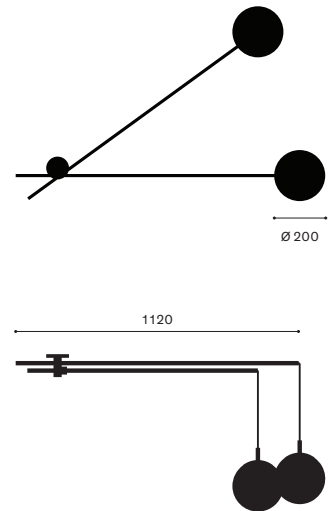

Model A1106978.0.5401
 Dimensions Ball Ø 200 mm
 Rotating tube 1120mm

Light socket	E27
Power requirements	220-240V..50/60Hz
Power input	max. 15 W
Materials	Chrome-plated metal tubes, matt glass globes, Chrome-plated brass holder
Weight	2.7 kg
Protection rating	IP20
Test marks	CH, ROHS
Warranty	2 Jahre

Light source	2× E27 socket, recommended light source max. 15 W, not included in delivery
Notes	Supplied without screws and dowels Further technical data can be found in the res- pective light source used
Productdesign	DOKU+ Collection, First-Edition 2024 Design, Willy Guhl 1955