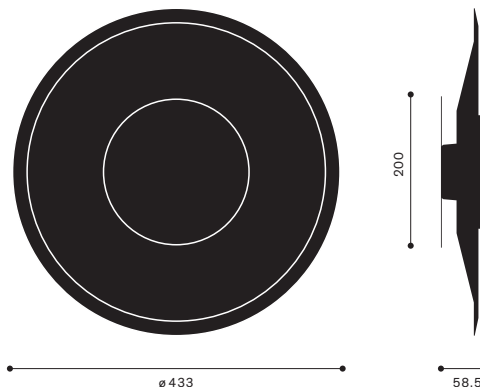

Dimensions Ø 433 mm  
H 58.5 mm

Contents	LED
Controller	Premium converter
Power requirements	220–240 V, 50 Hz
Power input	16 W
Standby	>0.5 W
Light distribution	52% direct, 48% indirect
Energy efficiency	This product contains light sources of energy efficiency class D
High Durability	60.000 hours
Luminous efficiency	877 lm
Colour rendition index	CRI Ra > 90
Light colour/	Neutral white 4000 K, Nr. 90306 4 20
Model No.	Warm white 3000 K, Nr. 90306 3 20 Extra warm white 2700 K, Nr. 90306 2 20
Operation	Dimmable, DALI
Materials	Luminaire head in metal, powder-coated
Cover of illuminant	PMMA
Wallcase	Contains driver
Weight	ca. 2.5 kg
Protection rating	IP 20
Test marks	CE, ROHS
Warranty	2 years, 5 years on LED and converter
Productdesign	GLARONA collection Design Jörg Boner productdesign 2022/23

Light intensity distribution