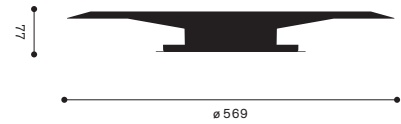

Dimensions Ø 569 mm
H 77 mm

| | |
|--------------------------|--|
| Contents | LED |
| Controller | Premium converter |
| Power requirements | 220–240 V, 50 Hz |
| Power input | 32 W |
| Standby | >0.5 W |
| Light distribution | 100% direct |
| Energy efficiency | This product contains light sources of energy efficiency class C |
| High Durability | 60.000 hours |
| Luminous efficiency | 3078 lm |
| Colour rendition index | CRI Ra > 90 |
| Light colour/ | Neutral white 4000 K, Nr. 93306 4 35 |
| Model No. | Warm white 3000 K, Nr. 93306 3 35 |
| | Extra warm white 2700 K, Nr. 93306 2 35 |
| Operation | Dimmable, DALI |
| Materials | Luminaire head in metal, powder-coated |
| Cover of illuminant | PMMA |
| Wallcase | Contains drive |
| Weight | ca. 3.75 kg |
| Protection rating | IP 20 |
| Test marks | CE, ROHS |
| Warranty | 2 years, 5 years on LED and converter |
| Productdesign | GLARONA collection |
| | Design Jörg Boner productdesign 2022/23 |