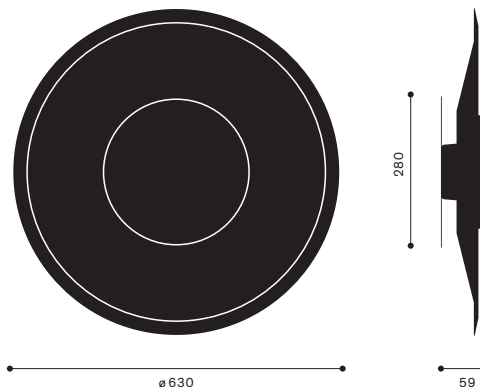

Dimensions Ø 630 mm  
H 59 mm

|                        |  |
|------------------------|--|
| Contents               | LED  |
| Controller             | Premium converter  |
| Power requirements     | 220–240 V, 50 Hz   |
| Power input            | 32 W   |
| Standby                | >0.5 W   |
| Light distribution     | 50% direct, 50% indirect   |
| Energy efficiency      | This product contains light sources of energy efficiency class D |
| High Durability        | 60.000 hours   |
| Luminous efficiency    | 1526 lm  |
| Colour rendition index | CRI Ra > 90  |
| Light colour/          | Neutral white 4000 K, Nr. 90306 4 35                             |
| Model No.              | Warm white 3000 K, Nr. 90306 3 35                                |
|                        | Extra warm white 2700 K, Nr. 90306 2 35                          |
|                        | Tunable white 2700-6500 K, Nr. 90306 7 35                        |
| Operation              | Dimmable, DALI   |
| Materials              | Luminaire head in metal, powder-coated                           |
| Cover of illuminant    | PMMA   |
| Wallcase               | Contains drive   |
| Weight                 | ca. 3.75 kg  |
| Protection rating      | IP 20  |
| Test marks             | CE, ROHS   |
| Warranty               | 2 years, 5 years on LED and converter                            |
| Productdesign          | GLARONA kollektion<br>Design Jörg Boner productdesign 2022/23    |

Light intensity distribution