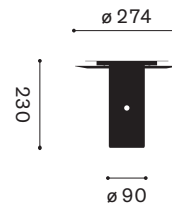

Dimensions Head \varnothing 274 mm
 Tube \varnothing 90 mm
 H 230 mm

Contents	LED
Controller	Premium converter
Power requirements	220-240 V, 50 Hz
Power input	14 W
Standby	>0.5 W
Light distribution	92% direct, 8% indirect
Energy efficiency	This product contains light sources of energy efficiency class D
High Durability	60.000 hours
Luminous efficiency	1475 lm
Colour rendition index	CRI Ra>90
Light colour/ Model No.	Neutral white 4000 K, Nr. 92306 4 25 Warm white 3000 K, Nr. 92306 3 25 Extra warm white 2700 K, Nr. 92306 3 25
Operation	Can be dimmed by a key button
Materials	Luminaire head in metal, powder-coated
Cover of illuminant	PMMA
Wallcase	Contains drive
Weight	ca. 2 kg
Protection rating	IP 20
Test marks	CE, ROHS
Warranty	2 years, 5 years on LED and converter
Productdesign	GLARONA kollektion Design Jörg Boner productdesign 2022/23