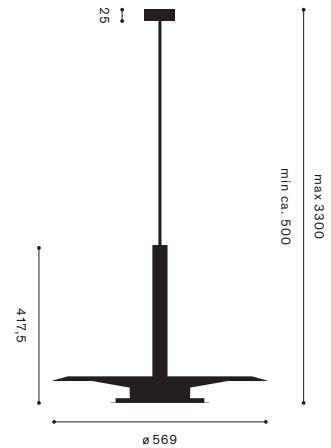

Dimensions Ø 569 mm  
H 417.5 mm

Contents	LED
Controller	Premium converter
Power requirements	220–240 V, 50 Hz
Power input	31 W
Standby	>0.5 W
Light distribution	38% direct, 62% indirect
Energy efficiency	This product contains light sources of energy efficiency class C
High Durability	60.000 hours
Luminous efficiency	3479 lm
Colour rendition index	CRI Ra > 90
Light colour/	Neutral white 4000 K, Nr. 91306 4 35
Model No.	Warm white 3000 K, Nr. 91306 3 35
	Extra warm white 2700 K, Nr. 91306 2 35
	Tunable white, 2700 - 6500 K, Nr. 91306 7 35
Operation	Dimmable, DALI
Materials	Luminaire head and canopy in metal, powder-coated
Cover of illuminant	PMMA
Wallcase	Driver in the pendulum tube, circuit board in the luminaire head
Weight	ca. 3.5 kg
Protection rating	IP 20
Test marks	CE, ROHS
Warranty	2 years, 5 years on LED and converter
Productdesign	GLARONA kollektion Design Jörg Boner productdesign 2022/23

Light intensity distribution